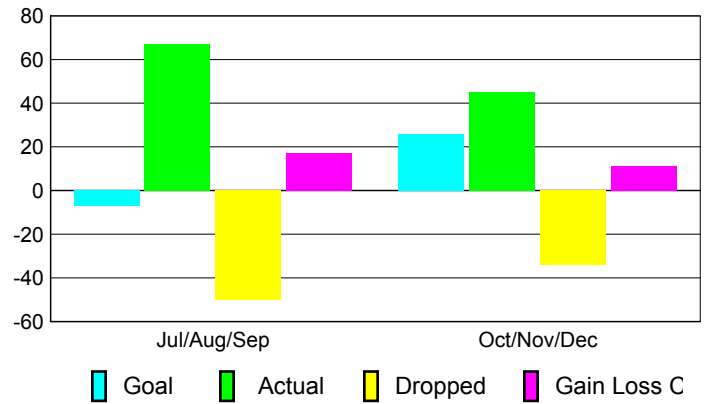

Membership Results 2010-2011

Goal, New, Dropped, Gain/Loss