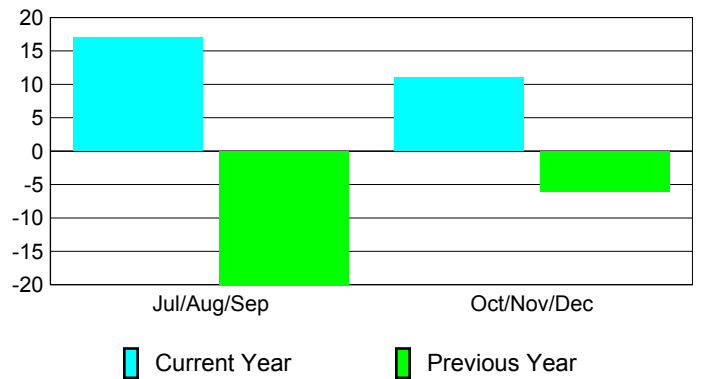

Comparison of Membership Gain/Loss

Current Year Compared to the Previous Year